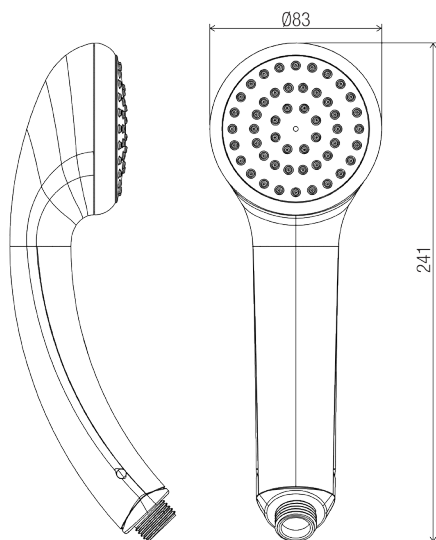

DIMENSIONS

INDICATIVE IMAGE

PRINCESS HANDPIECE

Product Code - Finish

- HP 034 C – Chrome

Features

- ABS arched multi-function shower
- Full pattern spray
- Rub-clean spray diffuser
- Chrome plated finish

Compliance

- Watermark AS/NZS 3662 WMKT 21147
- 3 Star - 9 L/min as per WELS licence number 0046
- To achieve the WELS 3 Star rating, this product must be installed with a Con-Serv wall outlet component

Warranty

See Con-Serv warranty policy for full details.